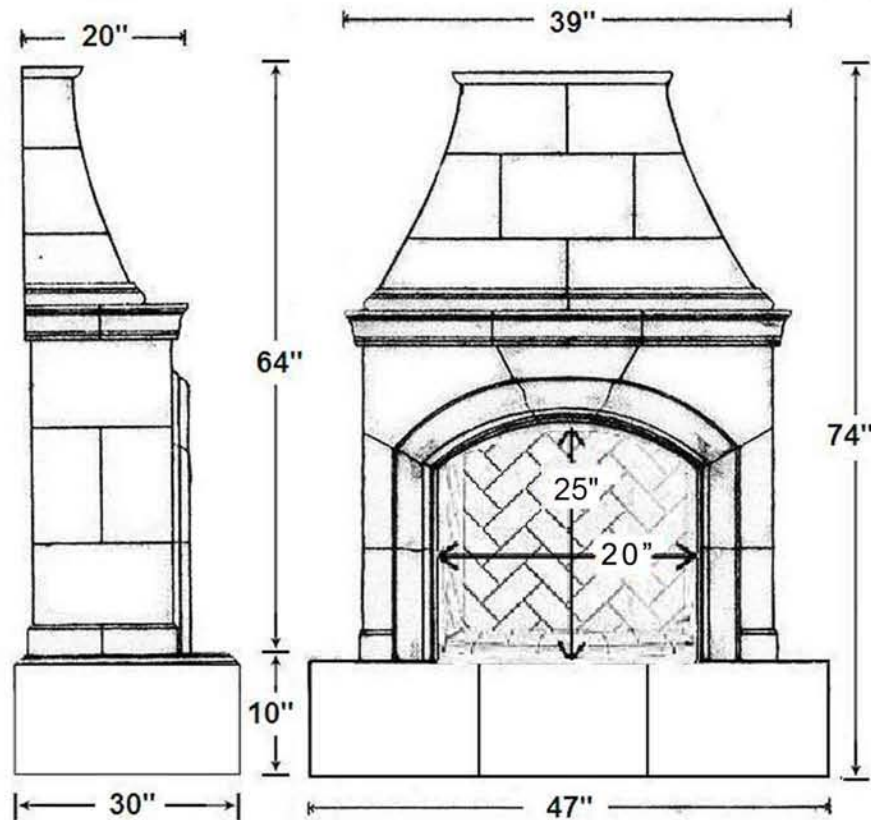

## Chica Details

**Material:** Glass-Fiber reinforced Concrete (GFRC), lightweight and durable in all climates

**Shipping:** Nationwide. See "Shipping, Handling & Taxes Information" page for details

**# of Parts:** 7 total - 1 hearth piece, 1 body, 1 chimney, 4 firebox panels

**Weight:** approximately 600 lbs

SE-9011  
Footprint: 47" x 30"

Simply stacks and bolts together on any concrete pad or backyard area