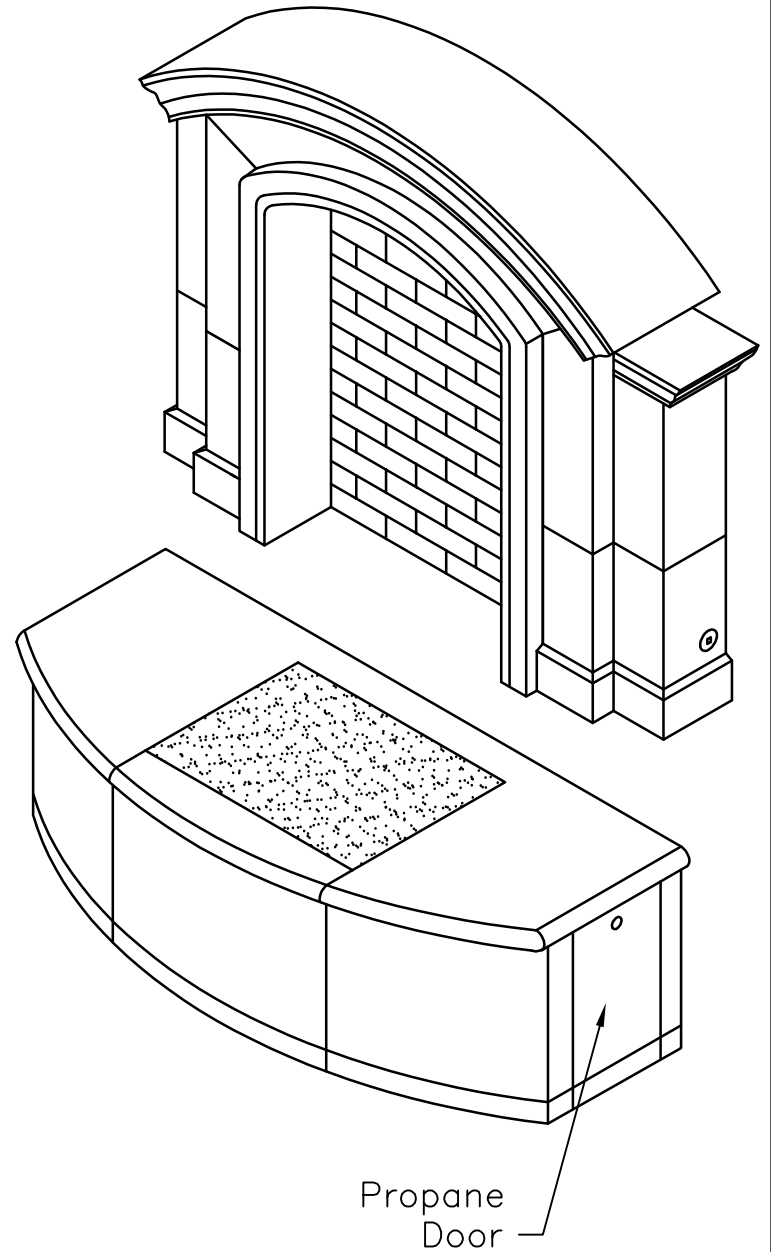

Underneath Gas Loc.
10 gallon water reservoir
with submergible pump

FireFall	
DIMENSIONS ARE GIVEN IN INCHES.	DESIGNS BY GARRY
SCALE: NONE	Part # SE-9690/9691