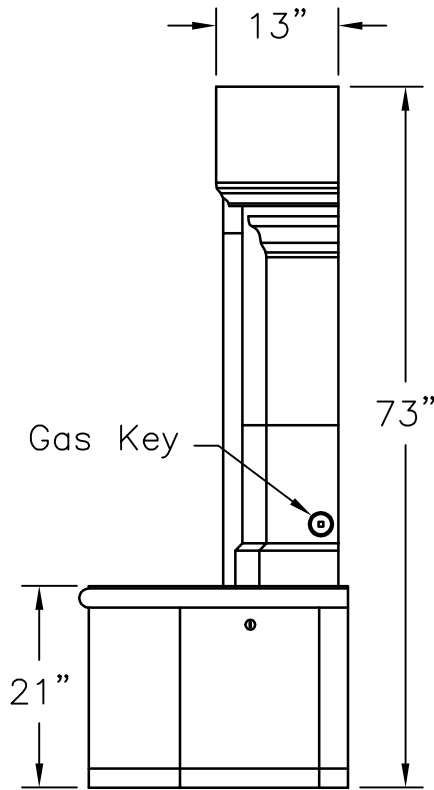

Underneath Gas Loc.
10 gallon water reservoir
with submergible pump

FireFall	
DIMENSIONS ARE GIVEN IN INCHES.	DESIGNS BY GARRY
SCALE: NONE	Part # SE-9690/9691