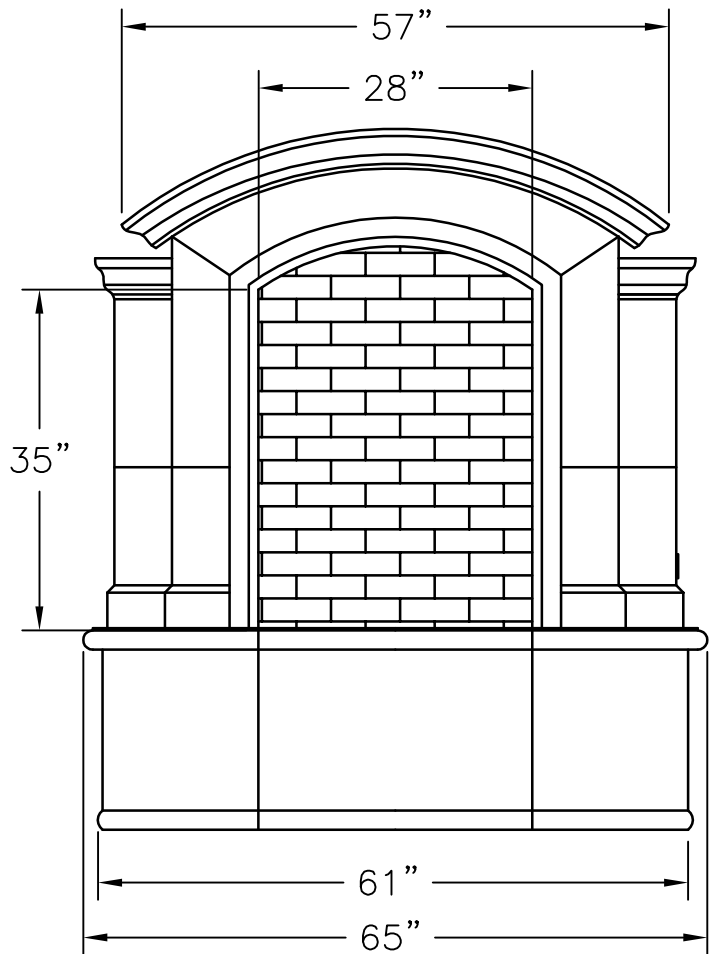

Underneath Gas Loc.
10 gallon water reservoir
with submergible pump

FireFall	
DIMENSIONS ARE GIVEN IN INCHES.	DESIGNS BY GARRY
SCALE: NONE	Part # SE-9690/9691